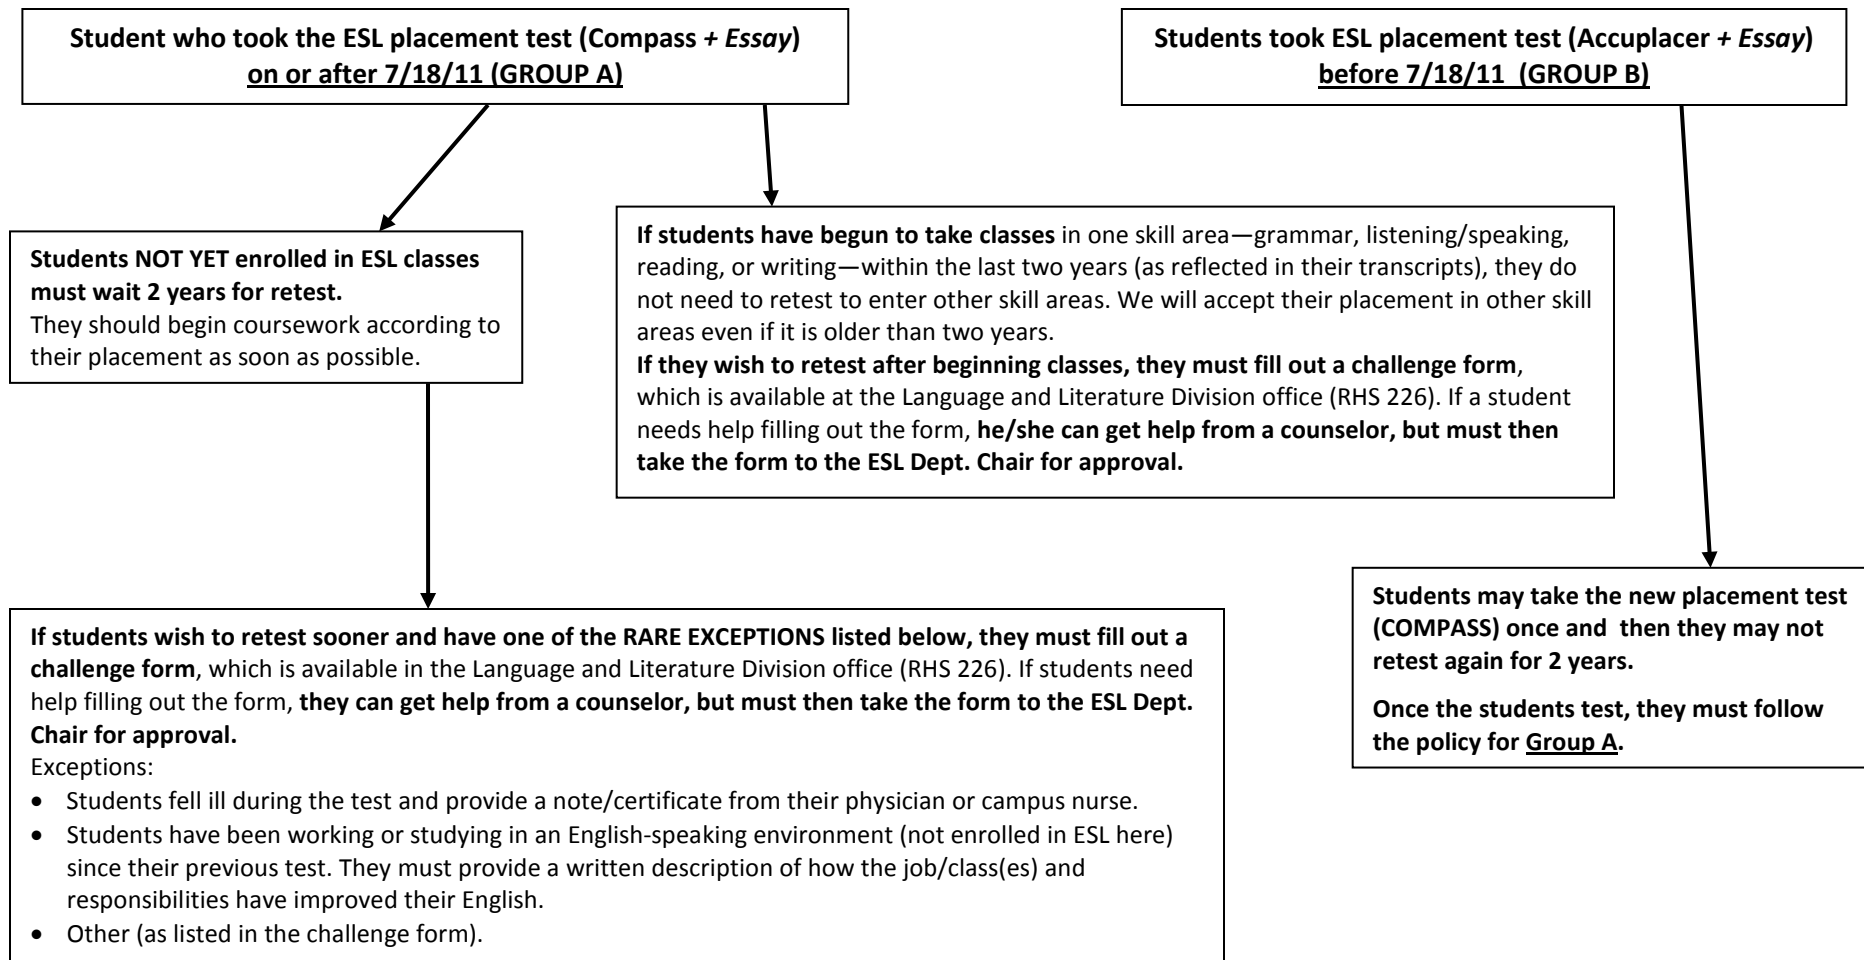

**Flowchart for Counselors
SACRAMENTO CITY COLLEGE
ESL PLACEMENT TEST
RETESTING AND RECENCY**

NOTE: The ESL Department accepts ESL placement results from other LRCCD colleges as follows. Please remember that the two-year recency policy applies to these placement results too:

ARC = 2 years

CRC = since January 2011

FLC = since May 2011